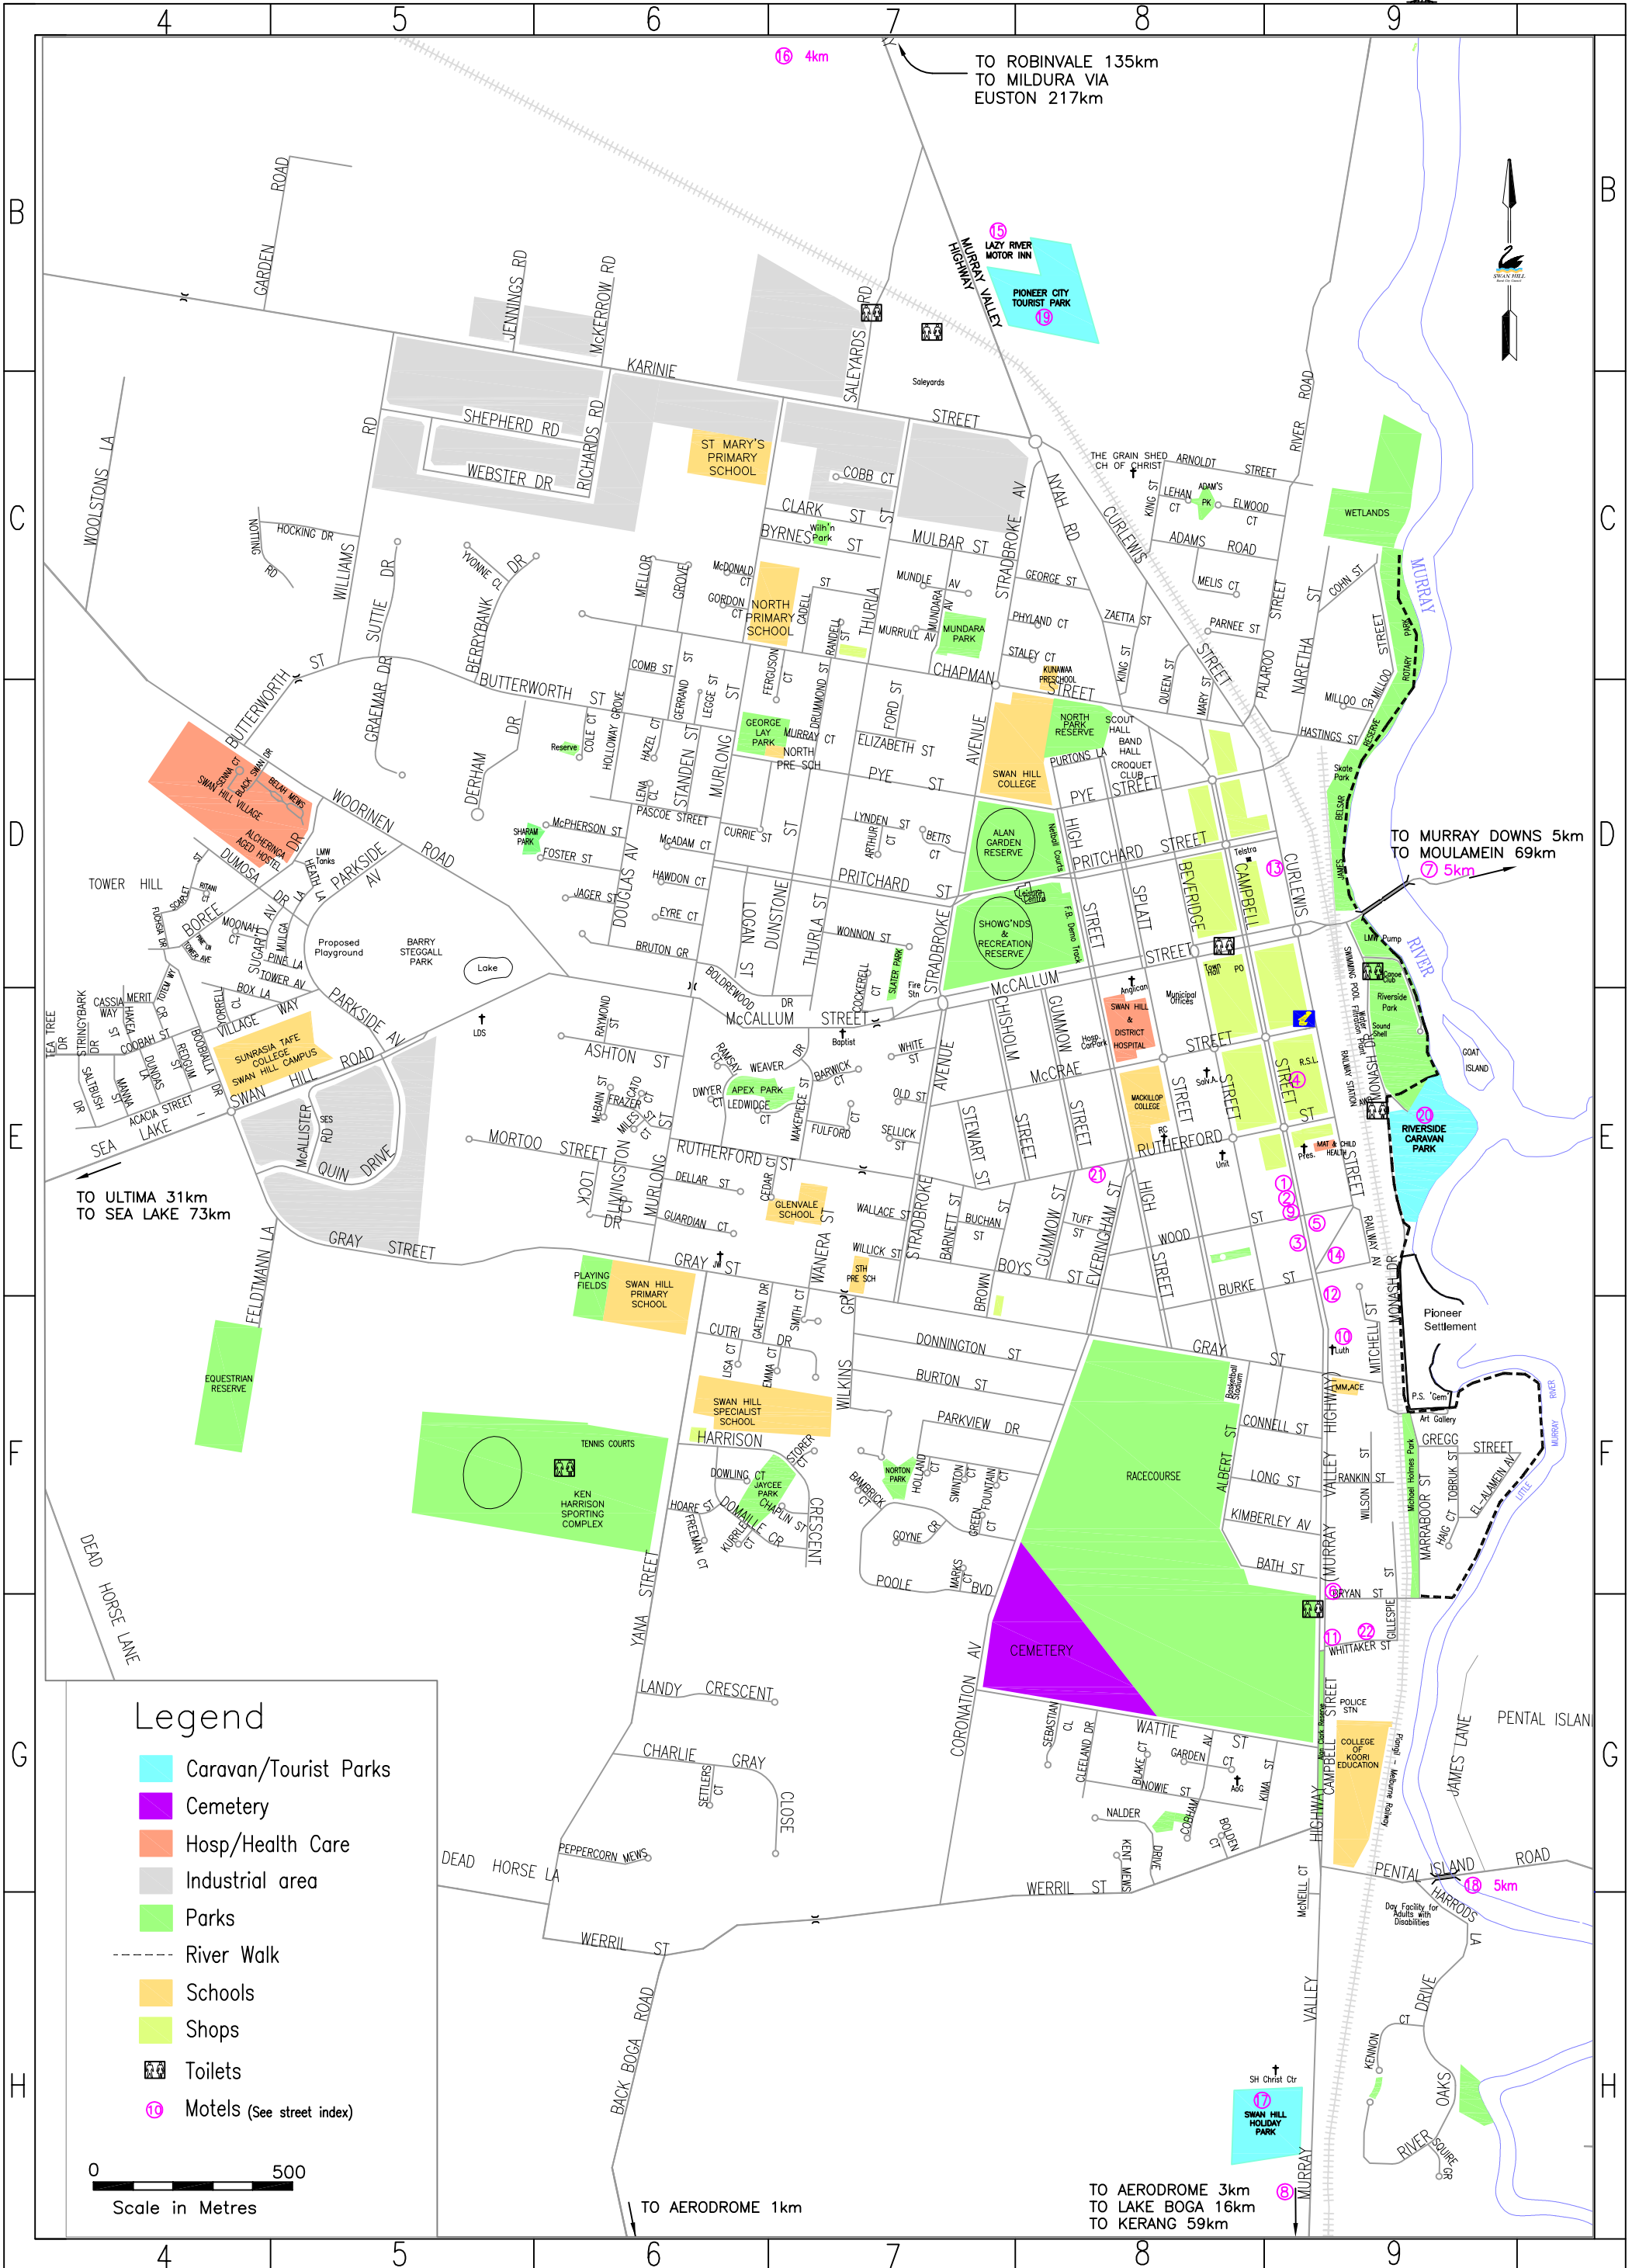

Swan Hill Township

Legend

- Caravan/Tourist Parks
- Cemetery
- Hosp/Health Care
- Industrial area
- Parks
- River Walk
- Schools
- Shops
- Toilets
- Motels (See street index)

0 500
Scale in Metres

TO AERODROME 3km
TO LAKE BOGA 16km
TO KERANG 59km

TO MURRAY DOWNS 5km
TO MOULAMEIN 69km

TO ROBINVALE 135km
TO MILDURA VIA
EUSTON 217km

TO ULTIMA 31km
TO SEA LAKE 73km

TO AERODROME 1km