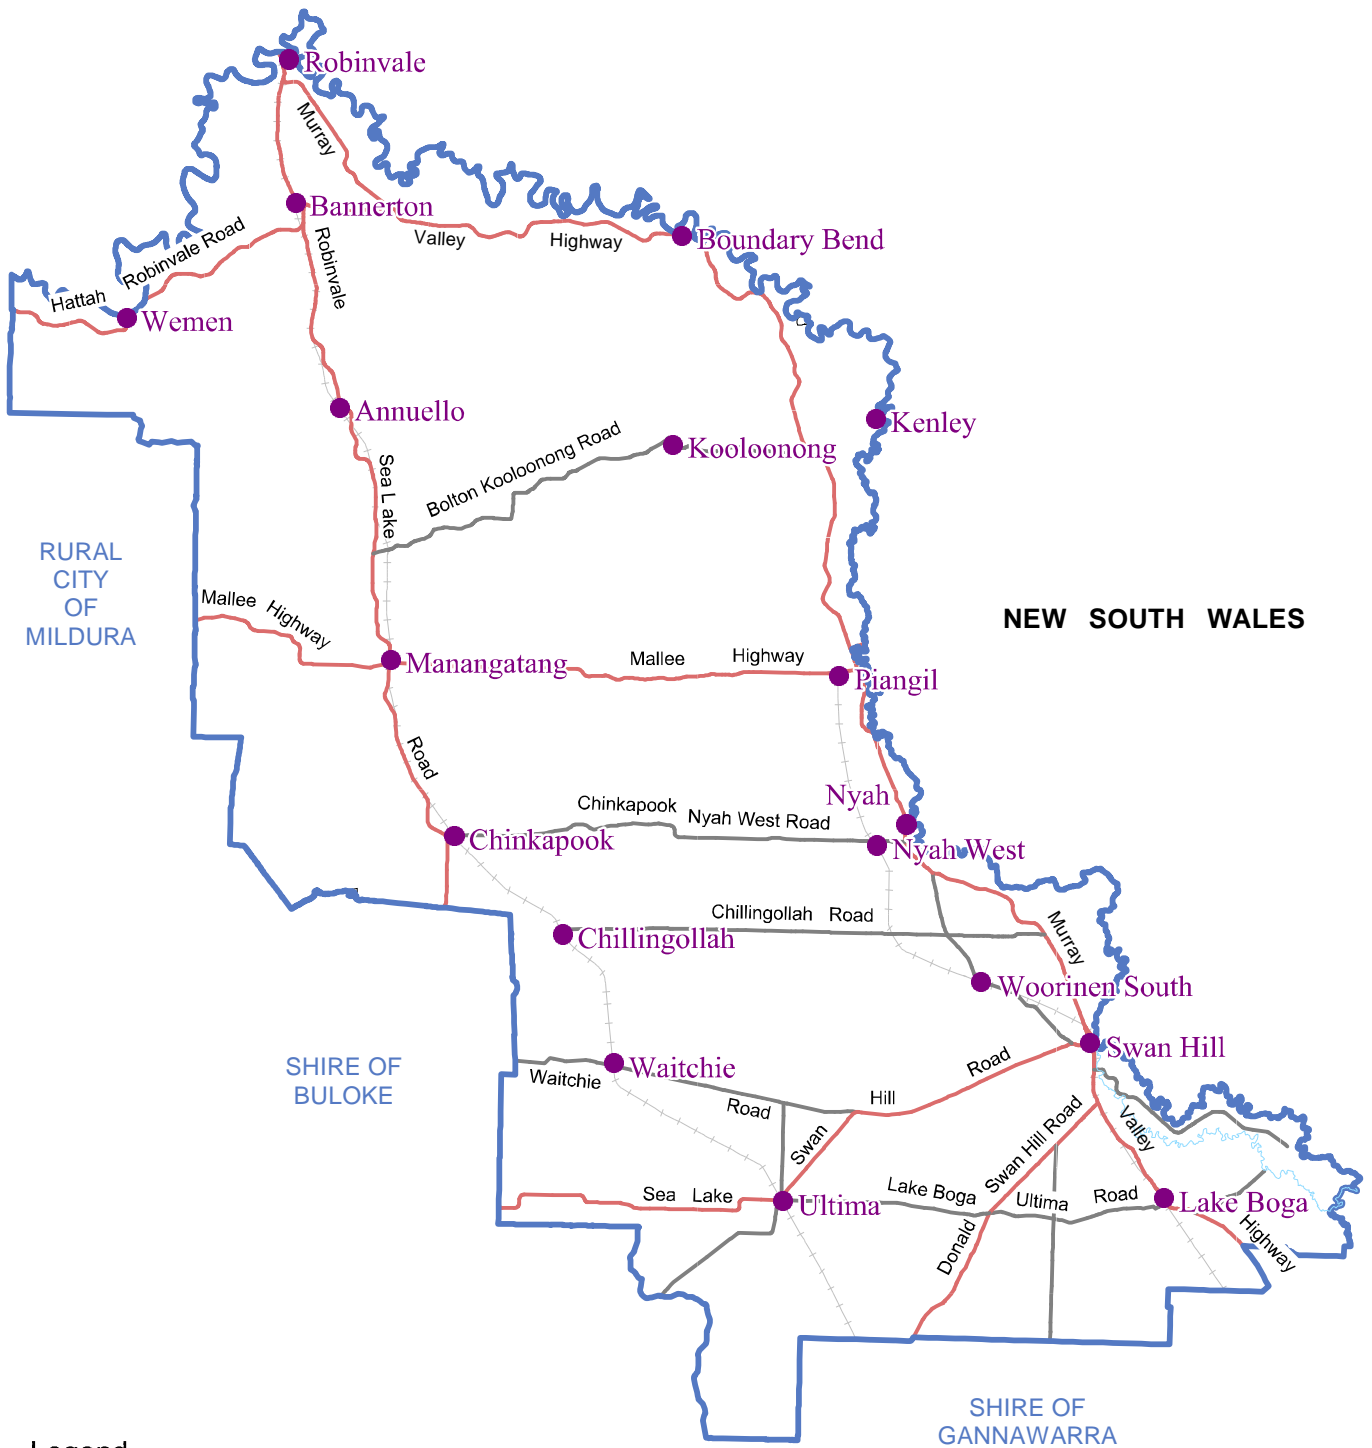

# SWAN HILL RURAL CITY COUNCIL

NEW SOUTH WALES

NEW SOUTH WALES

## Legend

- Town
- State Road
- Council Road
- ++++ Railway
- Major Watercourse
- Municipal Boundary

0 10 20  
SCALE IN KILOMETRES